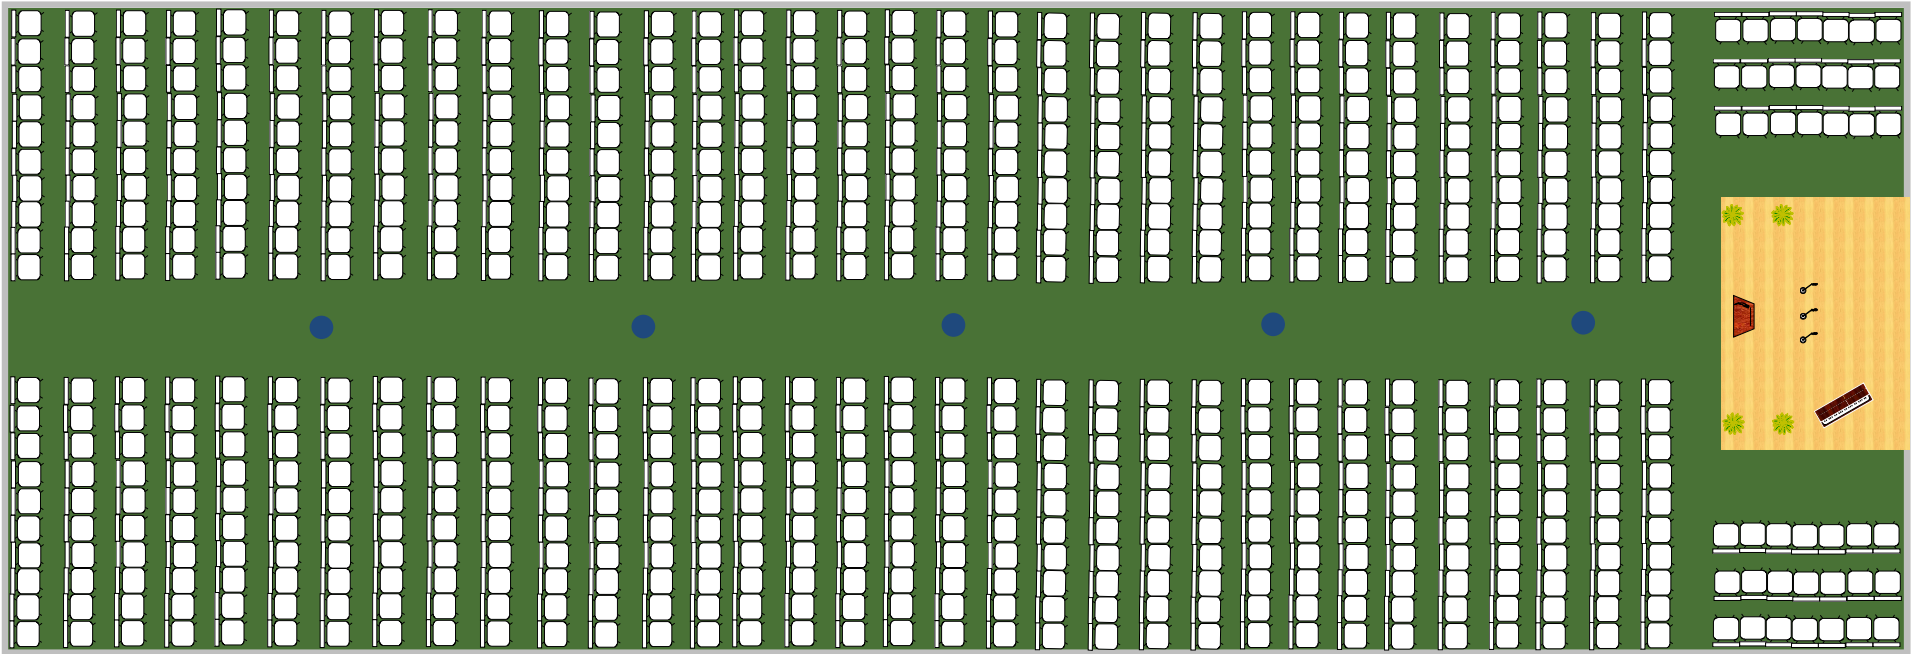

40' x 120' auditorium seating floor plan

● Blue dots = Center pole position

702 Seating capacity with 12' x 16' stage shown
800 maximum seating capacity without stage